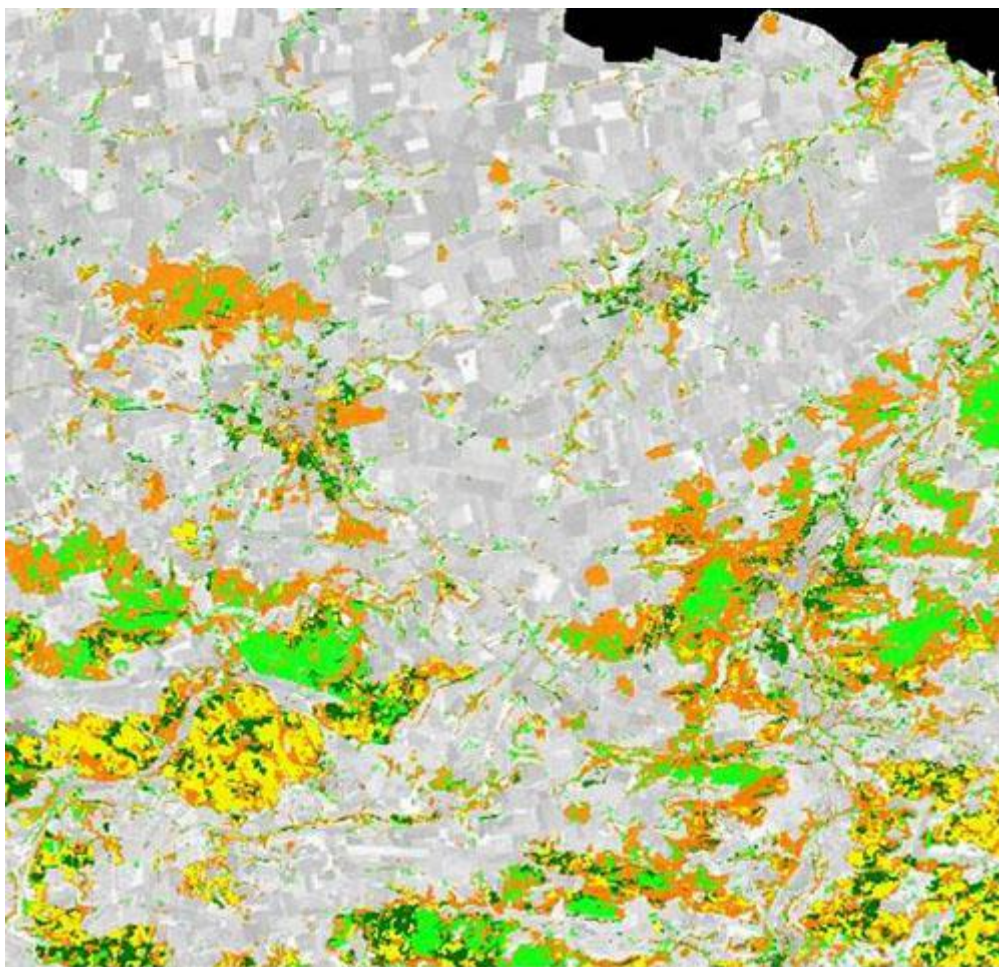

Service Cases

In 2003 the area for Sub-National Forest Information Update Service was located in Thuringia, Germany. Core User was the Federal Ministry of Consumer Protection, Food and Agriculture (BMVEL).

Ortho-Imagery

Forest Area Map

Forest Stand Types and Development Stages for the Thuringian Service Area